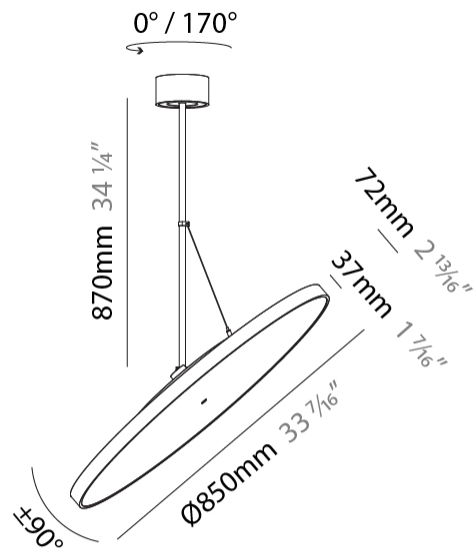

GENERAL

Series: Sign Diva Flex
Subseries: Sign Diva Flex
Brand: Prolicht
Division: Architectural
Mounting Type: Suspension
Mounting Location: Ceiling
Subcategory: Pendant

PHYSICAL

Diameter (mm): 850
Diameter (in): 33 7/16
Height (mm): 870
Height (in): 34 1/4
Light Distribution: Adjustable / Direct
Weight (kg): 9
Weight (lbs): 19.8
Diffuser: PMMA - Opal / Micro-Prism / Sparkling Secret / Vintage Industrial
Fixture Finish: SSR / BKV / CWI / CRY / HAB / UFT / ITA / RUA / FTG / MYG / LOD / PUS / FRO / FUP / KIA / POP / BLS / SPG / MEY / GOH / GUM / CHC / COM / ABZ / JAG / OBR / MOS / ROR
Fixture Material: Extruded Aluminum / Steel

ELECTRICAL

Lamp Type: LED (Zhaga Standard)
Input Wattage (W): 96.8
Total Output Wattage (W): 76.8
Dimming: Tri-Mode (Non-Dimming and Phase Dimming (120Vac only) and 0-10V Dimming)
Driver Included: Yes
Driver Location: Integrated
Driver Type: Constant Current - Universal
Driver Class: Class 2
Input Voltage (V): 120 - 277
Constant Current (MA): 600

LED

Color Temperature (°K): 2700 / 3000 / 3500 / 4000
Max. Delivered Lumen (lm): 9094 / 9806 / 11385 / 11617
Nominal Lumen (lm): 10753 / 11596 / 13461 / 13736
CRI: >90 CRI
Lamp Life (hrs): 50000

OPTICAL

RATINGS AND CERTIFICATIONS

Certified By: Certified for North American Standards
IP rating: IP20