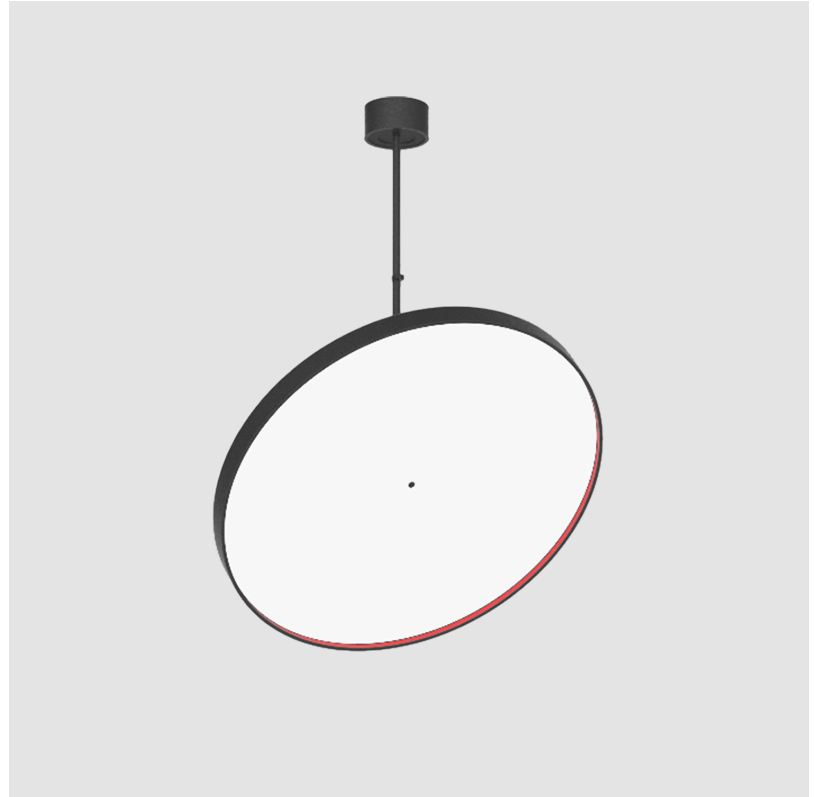

SIGN DIVA FLEX SUSPENSION

A30857-

base number LED Dimming Color Temperature Finishes (Diamond) Finishes (Triangle) Finishes (Circle) Diffuser with Ring

- To build a product code in our configurator select the specify button on the base model # product page
- To build a manual product code on this datasheet choose from the options listed below in blue font and add the suffix to the base model #

GENERAL

Series: Sign Diva Flex
 Subseries: Sign Diva Flex
 Brand: Prolicht
 Division: Architectural
 Mounting Type: Suspension
 Mounting Location: Ceiling
 Subcategory: Pendant

PHYSICAL

Diameter (mm): 850
 Diameter (in): 33 7/16
 Height (mm): 870
 Height (in): 34 1/4
 Light Distribution: Adjustable / Direct
 Weight (kg): 9
 Weight (lbs): 19.8
 Diffuser: PMMA - Opal / Micro-Prism / Sparkling Secret / Vintage Industrial
 Fixture Finish: SSR / BKV / CWI / CRY / HAB / UFT / ITA / RUA / FTG / MYG / LOD / PUS / FRO / FUP / KIA / POP / BLS / SPG / MEY / GOH / GUM / CHC / COM / ABZ / JAG / OBR / MOS / ROR
 Fixture Material: Extruded Aluminum / Steel

GENERAL

Series: Sign Diva Flex
Subseries: Sign Diva Flex Korona
Brand: Prolicht
Division: Architectural
Mounting Type: Suspension
Mounting Location: Ceiling
Subcategory: Pendant

PHYSICAL

Diameter (mm): 850
Diameter (in): 33 7/16
Height (mm): 870
Height (in): 34 1/4
Light Distribution: Adjustable / Direct
Weight (kg): 9
Weight (lbs): 19.8
Diffuser: PMMA - Opal / Micro-Prism / Sparkling Secret / Vintage Industrial
Fixture Finish: SSR / BKV / CWI / CRY / HAB / UFT / ITA / RUA / FTG / MYG / LOD / PUS / FRO / FUP / KIA / POP / BLS / SPG / MEY / GOH / GUM / CHC / COM / ABZ / JAG / OBR / MOS / ROR
Fixture Material: Extruded Aluminum / Steel

Adjustability: Rotational 170°; Tilt 90°
--

RATINGS AND CERTIFICATIONS

Certified By: Certified for North American Standards
IP rating: IP20

SIGN DIVA FLEX KORONA SUSPENSION

A30867-

PROJECT	_____
TYPE	_____
SPECIFIER	_____
QUANTITY	_____
DATE	_____