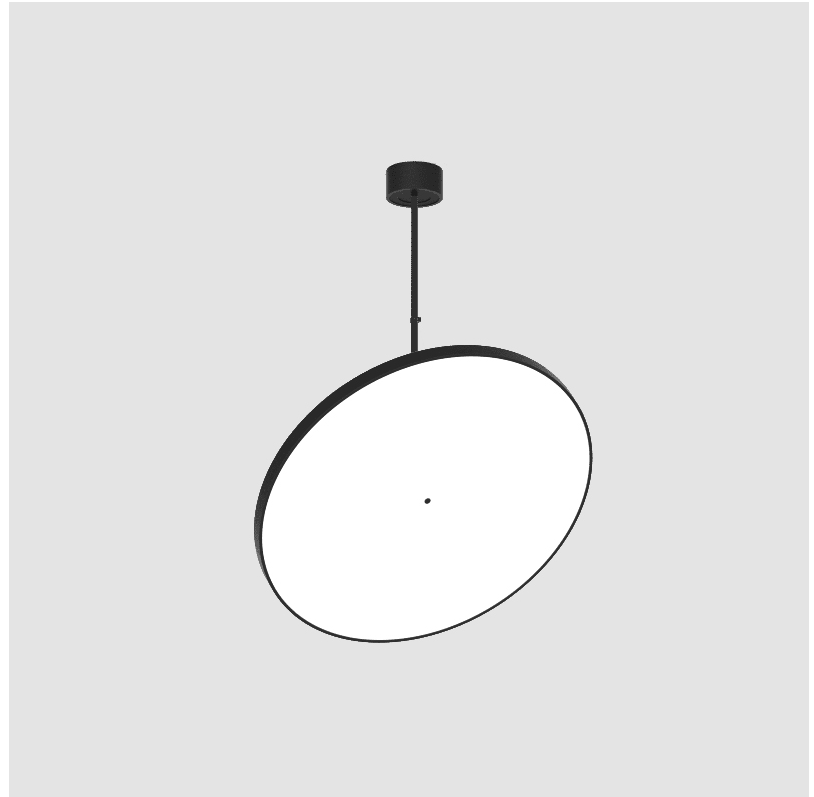

GENERAL

Series: Sign Diva Flex
Subseries: Sign Diva Flex
Brand: Prolicht
Division: Architectural
Mounting Type: Suspension
Mounting Location: Ceiling
Subcategory: Pendant

PHYSICAL

Diameter (mm): 850
Diameter (in): 33 7/16
Height (mm): 870
Height (in): 34 1/4
Light Distribution: Adjustable / Direct
Weight (kg): 9
Weight (lbs): 19.8
Diffuser: PMMA - Opal / Micro-Prism / Sparkling Secret / Vintage Industrial
Fixture Finish: SSR / BKV / CWI / CRY / HAB / UFT / ITA / RUA / FTG / MYG / LOD / PUS / FRO / FUP / KIA / POP / BLS / SPG / MEY / GOH / GUM / CHC / COM / ABZ / JAG / OBR / MOS / ROR
Fixture Material: Extruded Aluminum / Steel

ELECTRICAL

Lamp Type: LED (Zhaga Standard)
Input Wattage (W): 96.8
Total Output Wattage (W): 76.8
Dimming: Tri-Mode (Non-Dimming and Phase Dimming (120Vac only) and 0-10V Dimming)
Driver Included: Yes
Driver Location: Integrated
Driver Type: Constant Current - Universal
Driver Class: Class 2
Input Voltage (V): 120 - 277
Constant Current (MA): 600

LED

Color Temperature (°K): 2700 / 3000 / 3500 / 4000
Max. Delivered Lumen (lm): 9094 / 9806 / 11385 / 11617
Nominal Lumen (lm): 10753 / 11596 / 13461 / 13736
CRI: >90 CRI
Lamp Life (hrs): 50000

OPTICAL

RATINGS AND CERTIFICATIONS

Certified By: Certified for North American Standards
IP rating: IP20