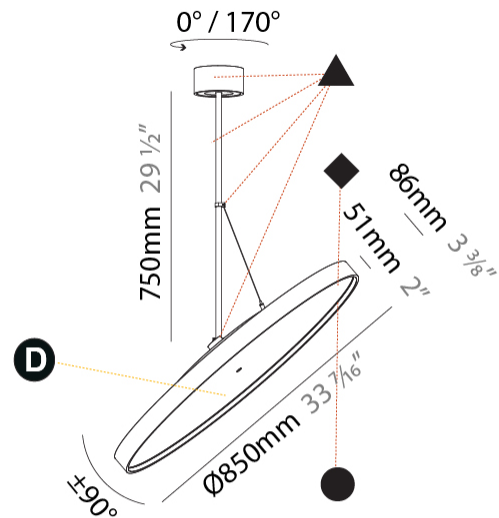

GENERAL

Series: Sign Diva Flex
 Subseries: Sign Diva Flex
 Brand: Prolicht
 Division: Architectural
 Mounting Type: Suspension
 Mounting Location: Ceiling
 Subcategory: Pendant

PHYSICAL

Diameter (mm): 850
 Diameter (in): 33 7/16
 Height (mm): 870
 Height (in): 34 1/4
 Light Distribution: Adjustable / Direct
 Weight (kg): 9
 Weight (lbs): 19.8
 Diffuser: PMMA - Opal / Micro-Prism / Sparkling Secret / Vintage Industrial
 Fixture Finish: SSR / BKV / CWI / CRY / HAB / UFT / ITA / RUA / FTG / MYG / LOD / PUS / FRO / FUP / KIA / POP / BLS / SPG / MEY / GOH / GUM / CHC / COM / ABZ / JAG / OBR / MOS / ROR
 Fixture Material: Extruded Aluminum / Steel

GENERAL

Series: Sign Diva Flex
Subseries: Sign Diva Flex Korona
Brand: Prolicht
Division: Architectural
Mounting Type: Suspension
Mounting Location: Ceiling
Subcategory: Pendant

PHYSICAL

Diameter (mm): 850
Diameter (in): 33 7/16
Height (mm): 870
Height (in): 34 1/4
Light Distribution: Adjustable / Direct
Weight (kg): 9
Weight (lbs): 19.8
Diffuser: PMMA - Opal / Micro-Prism / Sparkling Secret / Vintage Industrial
Fixture Finish: SSR / BKV / CWI / CRY / HAB / UFT / ITA / RUA / FTG / MYG / LOD / PUS / FRO / FUP / KIA / POP / BLS / SPG / MEY / GOH / GUM / CHC / COM / ABZ / JAG / OBR / MOS / ROR
Fixture Material: Extruded Aluminum / Steel

Adjustability: Rotational 170°; Tilt 90°
--

RATINGS AND CERTIFICATIONS

Certified By: Certified for North American Standards
IP rating: IP20

SIGN DIVA FLEX KORONA SUSPENSION

A30867-

PROJECT	_____
TYPE	_____
SPECIFIER	_____
QUANTITY	_____
DATE	_____